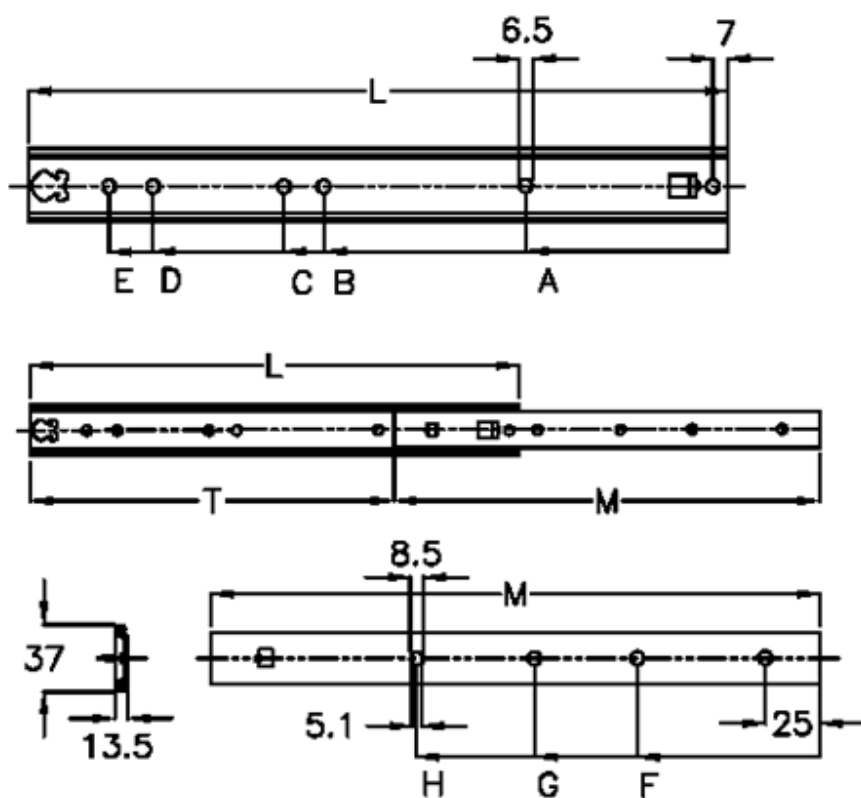

# Data Sheet

Article number: 11107238

Description: Thomas Regout Telescopic Slide 11107238 FINN2, 2-piece  
Length 700 mm / load cap. 56 kg / extension 541 mm

## Measures

A = 199	L	= 700
B = 391	Load capacity side mounted	= 42
C = 423	M	= 685
D = 583	T	= 541
E = 615		
F = 153		
G = 313		
H = 505		